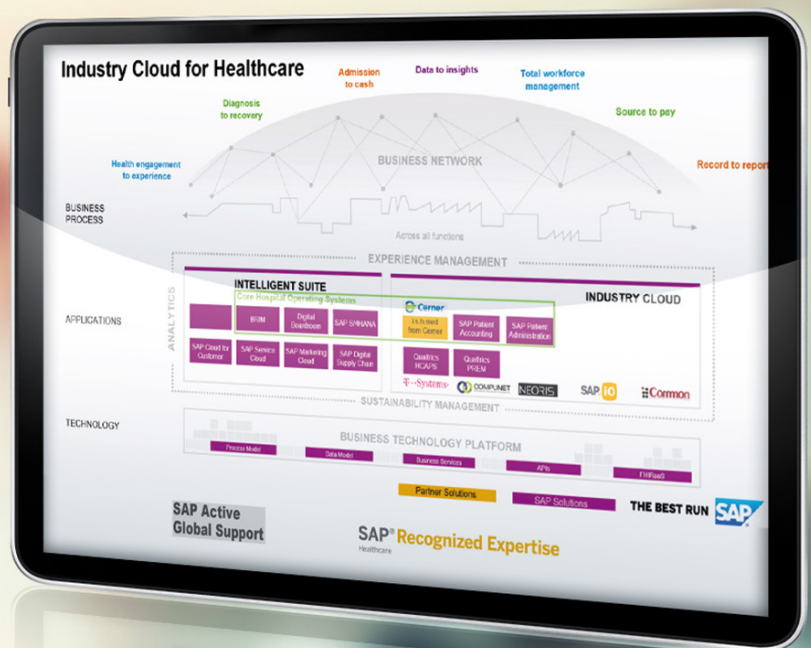

MADRID

C/ Chile, 4
28290 Las Rozas, Madrid
Tel.: (+34) 91 636 85 35

C/ Playa de las Américas, 2 - 2º
28290 Las Rozas, Madrid
Tel.: (+34) 91 101 00 80

BARCELONA

Gran Via de les Corts
Catalanes, 631 2º 1º
08010 Barcelona
Tel.: (+34) 93 183 81 76

MÁLAGA

C/ Carril de la Cordobesa, 29
Oficina, 23 - 29003 Málaga

MÉRIDA

C/ Benito Arias Montano, 1
Centro de Negocios de Mérida
06800 Mérida (Badajoz)

LONDRES

Parkshot House, 5 Kew Road
Richmond, London TW9 2PR

CIUDAD DE MÉXICO

Av. Pdte. Masaryk, 111
Polanco III Secc. Miguel Hidalgo
11550 Ciudad de México, CDMX, México