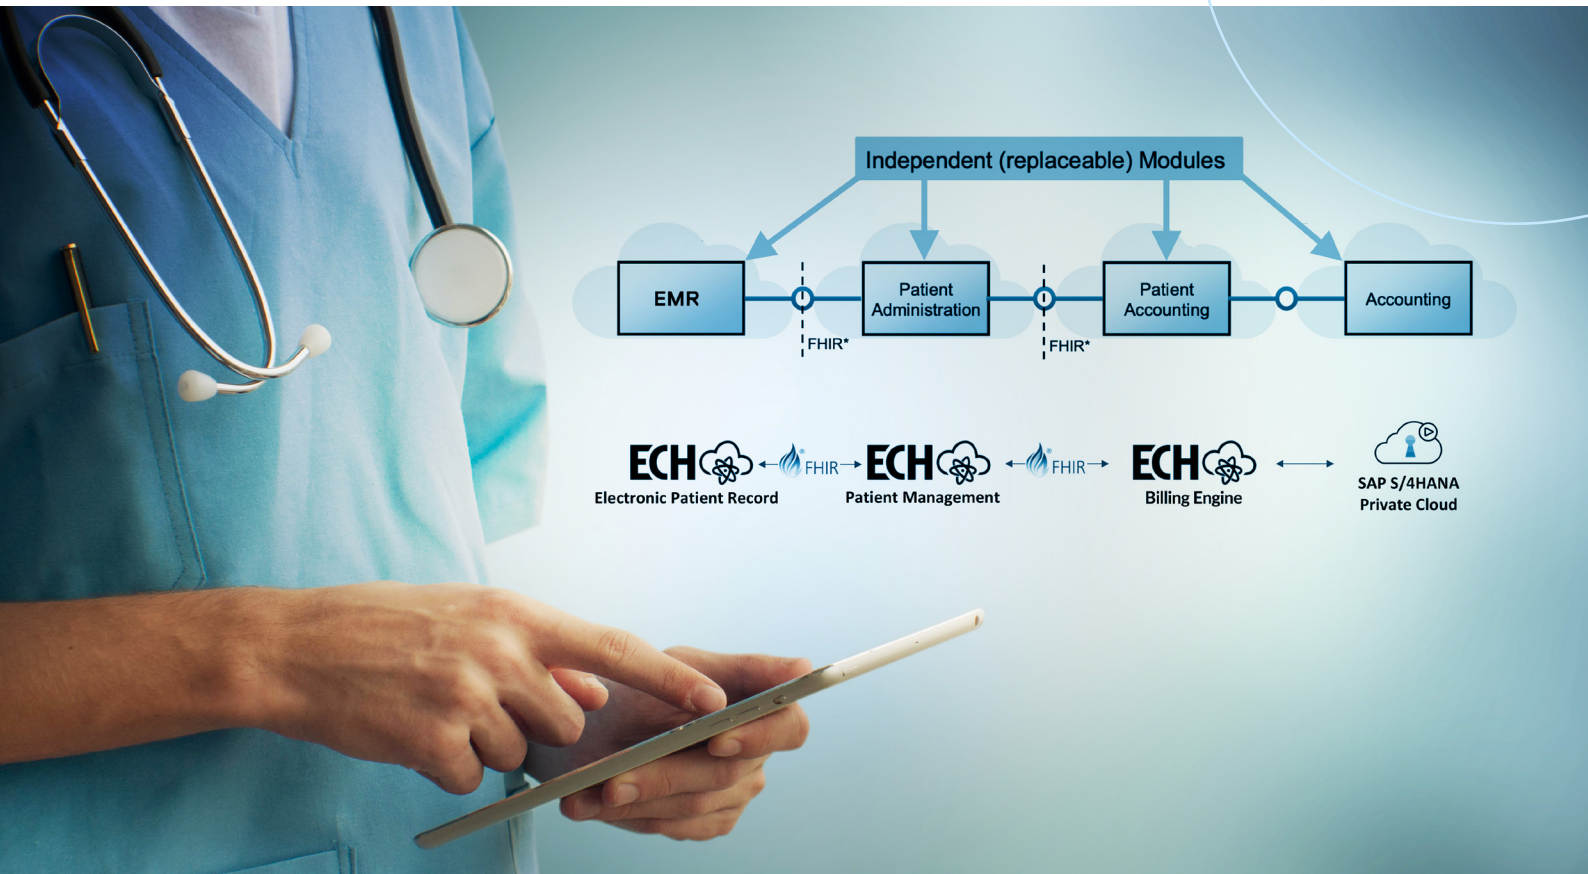

# ECH Modular Design and Cloud Services

In line with SAP Industry Cloud for Healthcare strategy we provide our Healthcare customers the roadmap to a full cloud solution using the independent and replaceable modules for:

- SAP ERP and S/4HANA Enterprise Resource Planning (including, Finance, Procurement, Logistics...)
- ECH Billing Engine
- ECH Patient Administration
- ECH Electronic Patient Record

## ECH INDUSTRY CLOUD FOR HEALTHCARE

We can provide our customers with different architectures to deploy the independent modules, On Premise or Cloud, using the SAP HANA Platform.